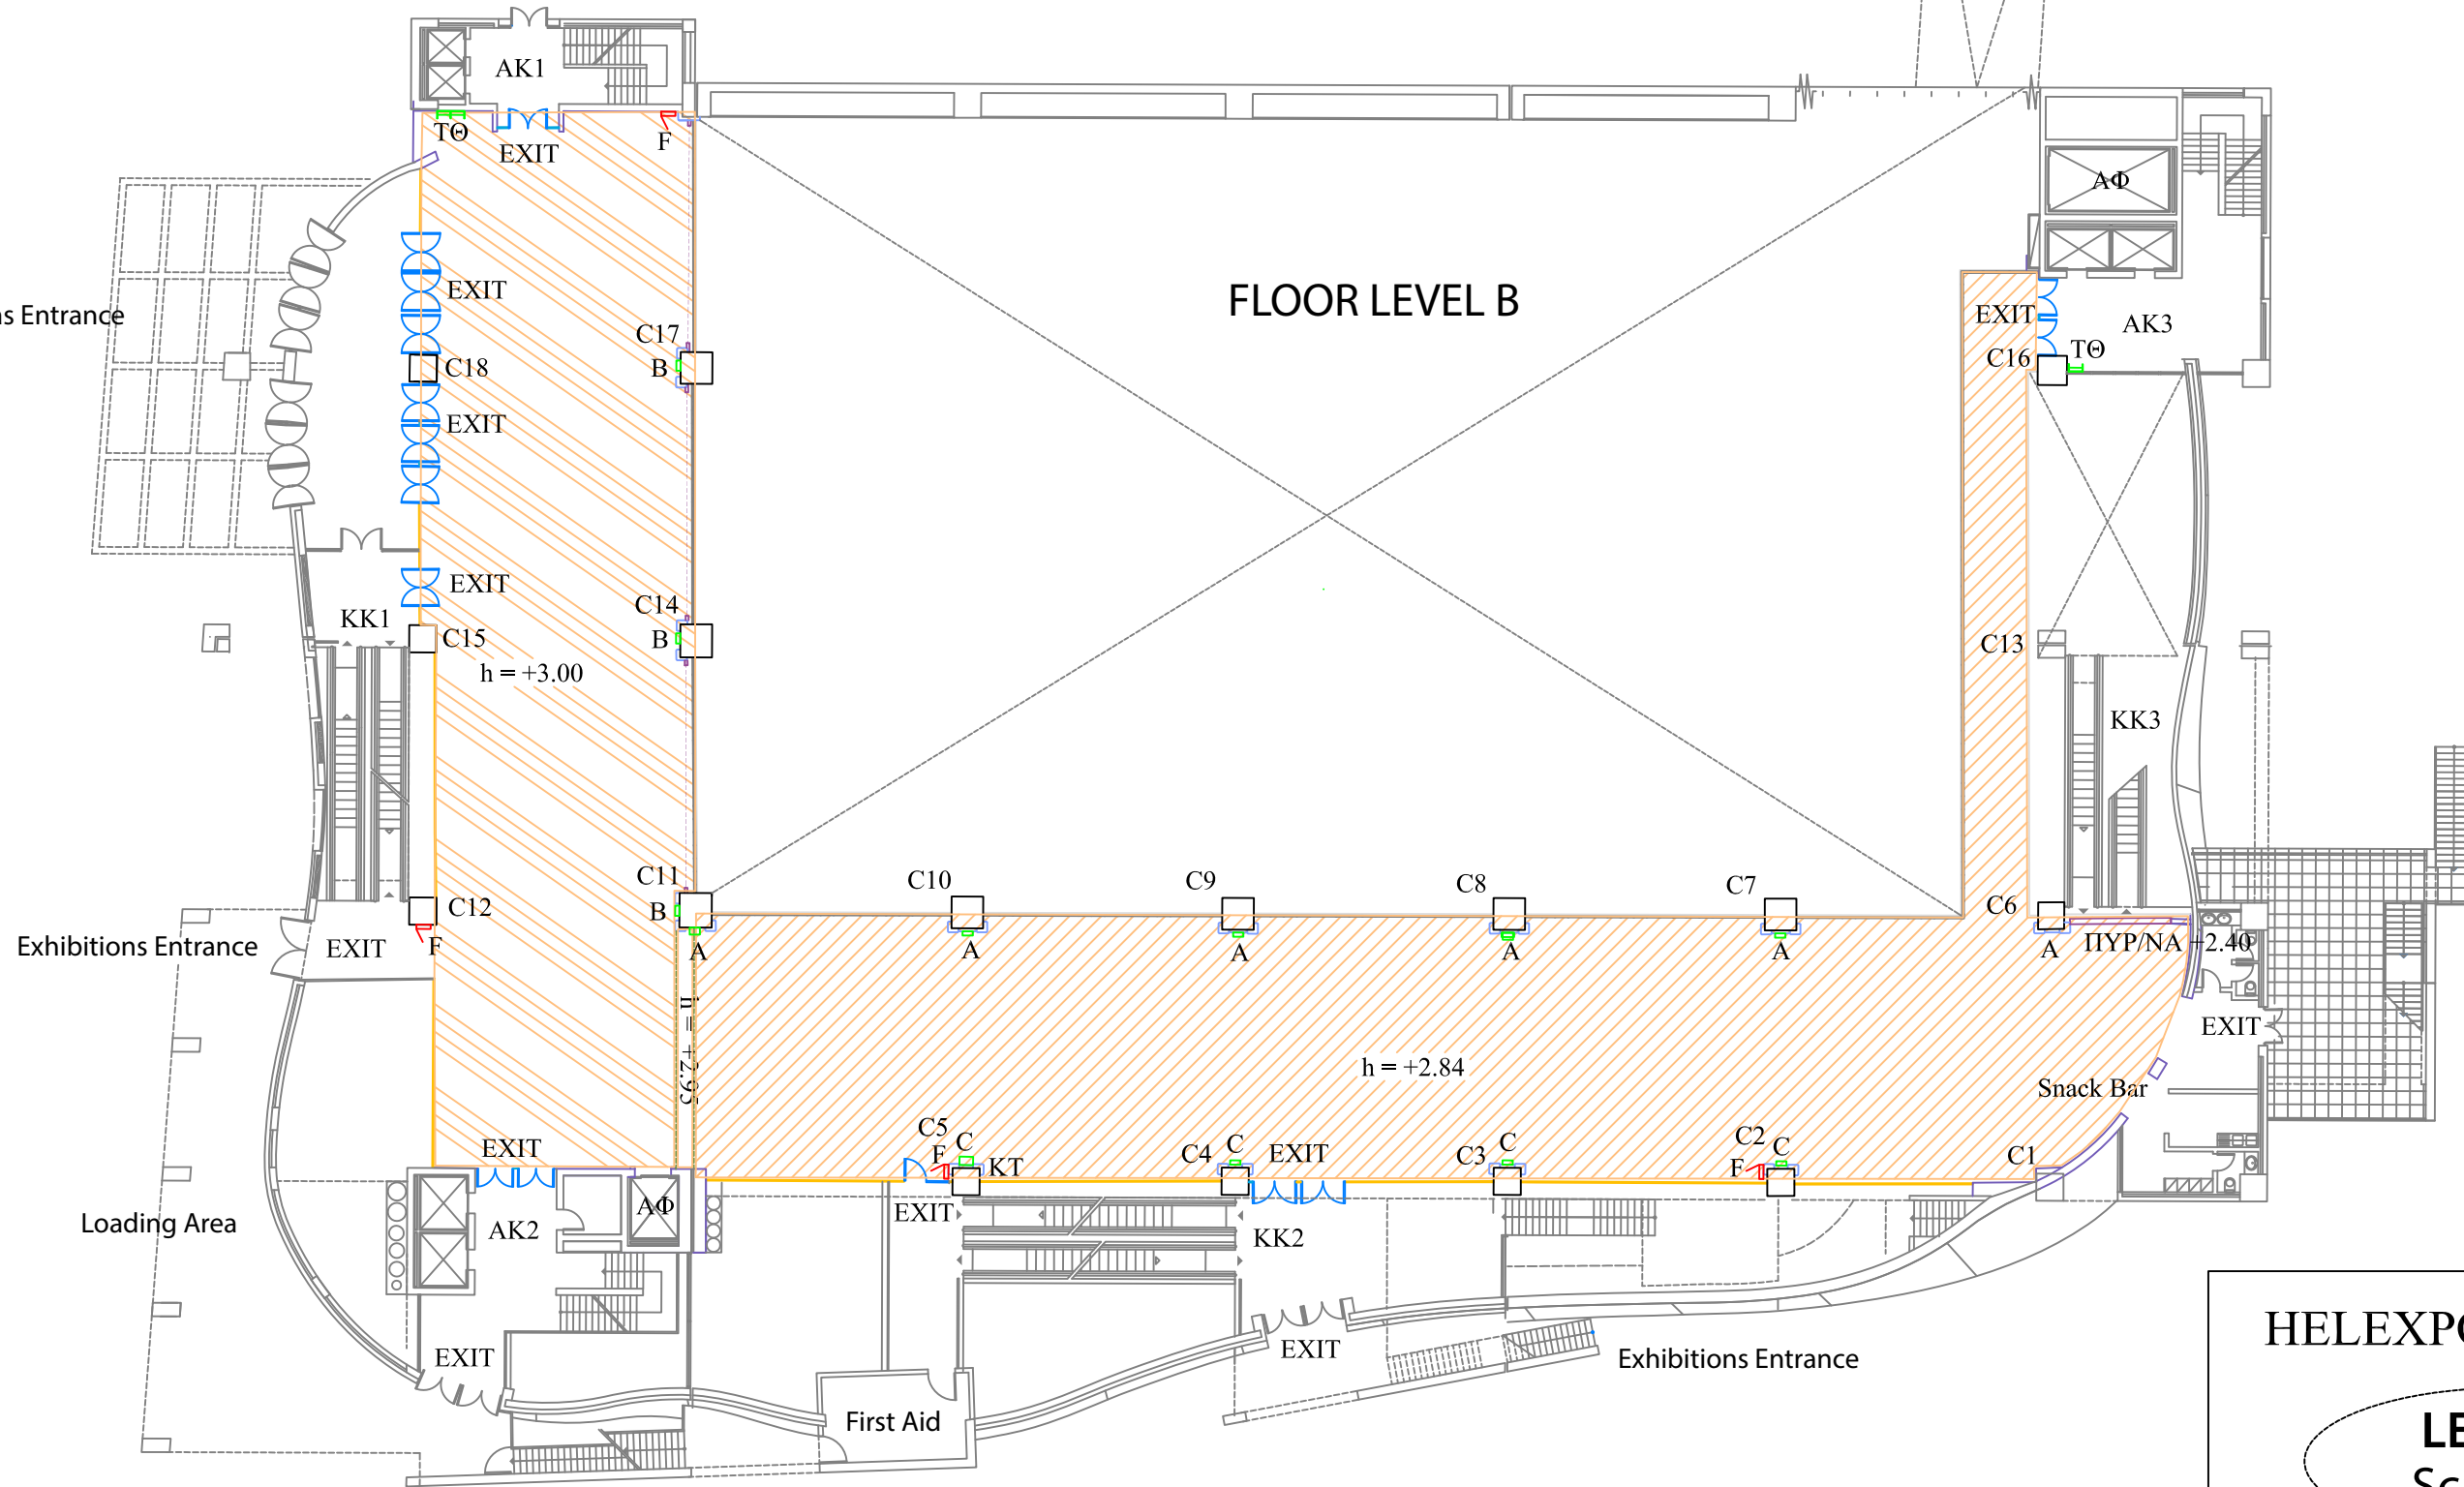

LEVEL C

Agisilaou Street - from Golden Hall

FLOOR LEVEL B

Kifissias Entrance

Kifissias Avenue

Dimokritou Street - from IASO

Exhibitions Entrance

Loading Area

First Aid

Exhibitions Entrance

Snack Bar

HELEXPO MAROUSSI

LEVEL C
Scale 1 : 500

Total Area
1.400 m²

Diagora Street - from the Avenue