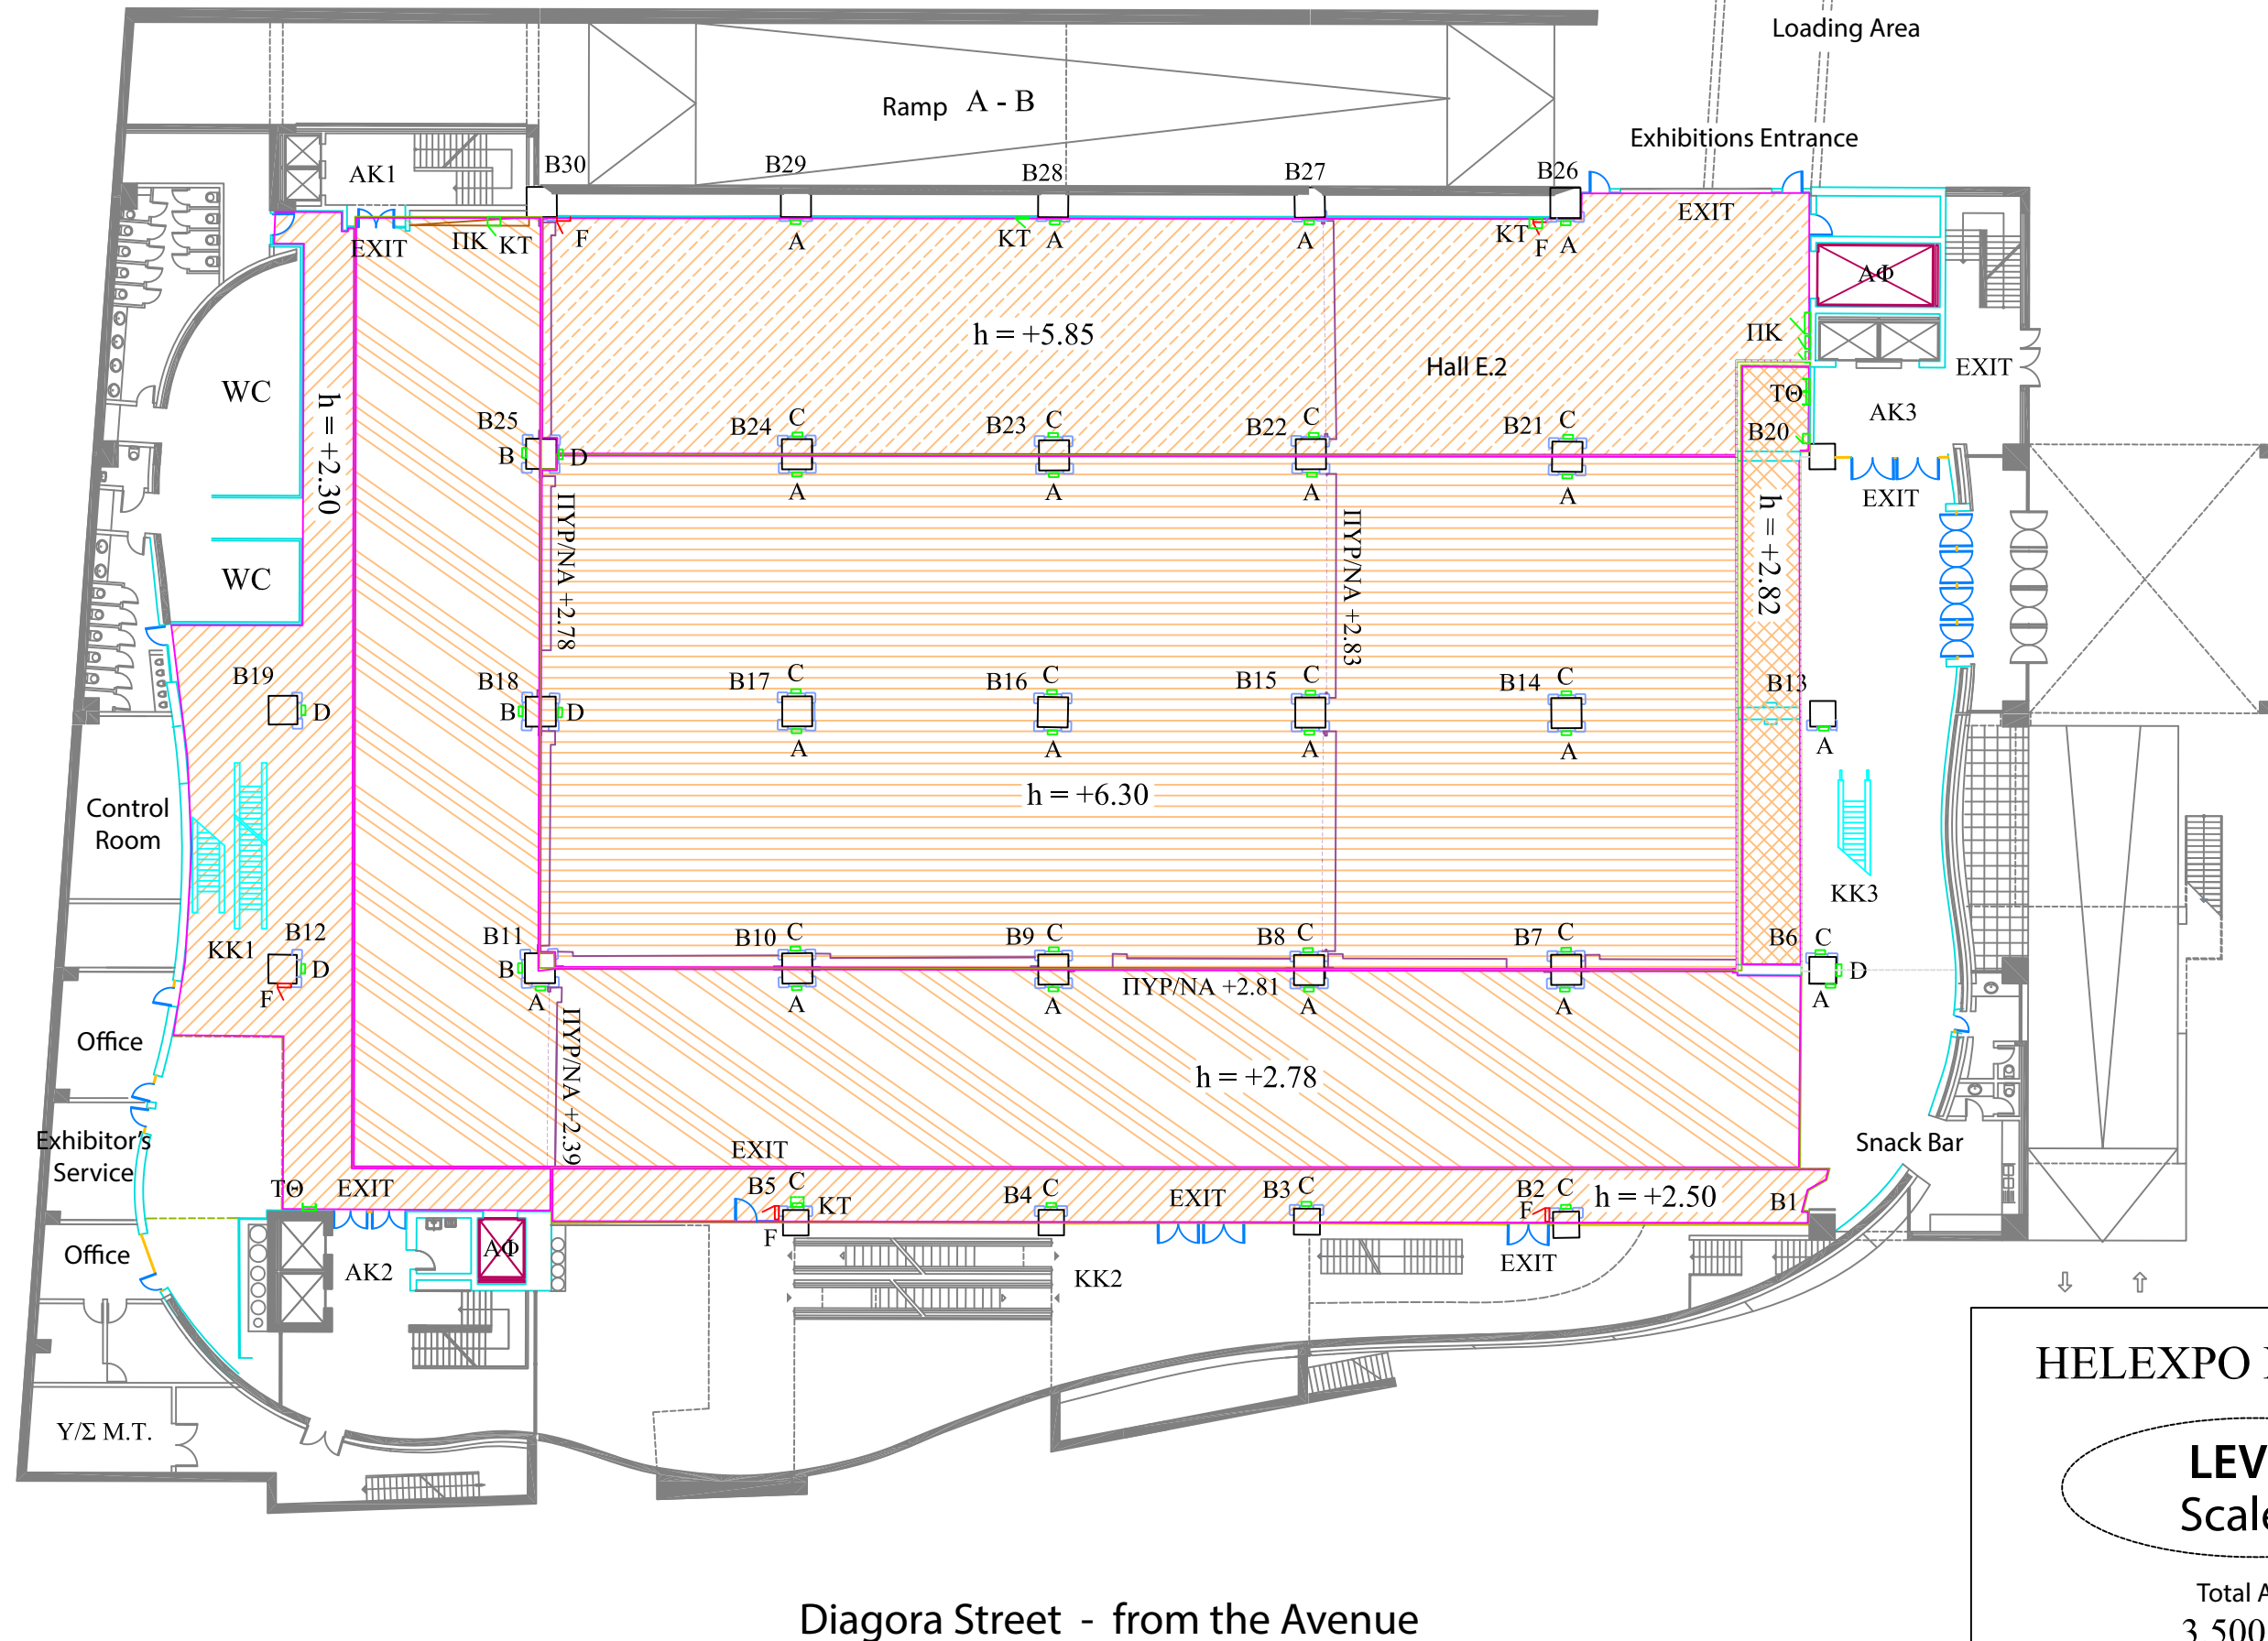

LEVEL B

Agisilaou Street - from Golden Hall

Kifissias Avenue

Dimokritou Street - from IASO

Diagora Street - from the Avenue

HELEXPO MAROUSSI

LEVEL B
Scale 1 : 500

Total Area
3.500 m²